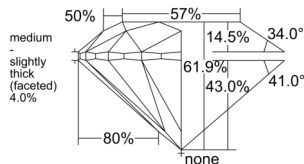

GIA®

FACSIMILE

GIA REPORT

7551608471

Verify this report at GIA.edu

GIA NATURAL DIAMOND DOSSIER®

June 29, 2026
GIA Report Number 7551608471
Shape and Cutting Style ..... Round Brilliant
Measurements ..... 4.37 - 4.40 x 2.71 mm

GRADING RESULTS

Carat Weight ..... 0.32 carat
Color Grade ..... E
Clarity Grade VS2
Cut Grade ..... Excellent

ADDITIONAL GRADING INFORMATION

Polish ..... Excellent
Symmetry ..... Excellent
Fluorescence ..... None
Clarity Characteristics ..... Cloud
Inscription(s): GIA 7551608471

PROPORTIONS

Profile to actual proportions

GRADING SCALES

GIA COLOR SCALE

COLOURESS	D
	E
	F
	G
	H
	I
NEAR COLOURESS	J
	K
	L
FAIN	M
	N
	O
	P
	Q
	R
	S
	T
	U
	V
	W
	X
	Y
LIGHT	Z

GIA CLARITY SCALE

VERY VERY SLIGHTLY INCLUDED	FLAWLESS
	INTERNALLY FLAWLESS
VERY SLIGHTLY INCLUDED	VVS₁
	VVS₂
SLIGHTLY INCLUDED	VS₁
	VS₂
INCLUDED	SI₁
	SI₂
	I₁
	I₂
	I₃

GIA CUT SCALE

EXCELLENT
VERY GOOD
GOOD
FAIR
POOR