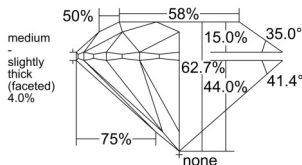

GIA®

FACSIMILE

GIA REPORT 7551610419

Verify this report at GIA.edu

GIA NATURAL DIAMOND DOSSIER®

June 29, 2026
GIA Report Number 7551610419
Shape and Cutting Style ..... Round Brilliant
Measurements ..... 5.06 - 5.09 x 3.18 mm

GRADING RESULTS

Carat Weight ..... 0.50 carat
Color Grade ..... K
Clarity Grade VS2
Cut Grade ..... Excellent

ADDITIONAL GRADING INFORMATION

Polish ..... Excellent
Symmetry ..... Excellent
Fluorescence ..... Faint
Clarity Characteristics..... Cloud, Crystal, Feather
Inscription(s): GIA 7551610419

PROPORTIONS

GRADING SCALES

GIA COLOR SCALE

COLORED	D
	E
	F
	G
	H
	I
	J
NEAR COLORLESS	K
	L
	M
	N
	O
	P
	Q
	R
	S
	T
	U
	V
	W
	X
	Y
LIGHT	Z

GIA CLARITY SCALE

FLAWLESS	VERY VERY SLIGHTLY INCLUDED	VS₁	VS₂	SI₁	SI₂	I₁	I₂	I₃	
									FLAWLESS
INTERNALLY FLAWLESS	VERY SLIGHTLY INCLUDED	VS₁	VS₂	SI₁	SI₂	I₁	I₂	I₃	

GIA CUT SCALE

EXCELLENT
VERY GOOD
GOOD
FAIR
POOR