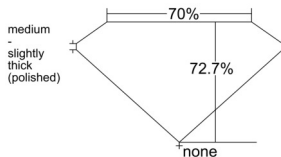

GIA®

FACSIMILE

GIA REPORT 7552049402

Verify this report at GIA.edu

GIA NATURAL DIAMOND DOSSIER®

April 15, 2026
GIA Report Number 7552049402
Shape and Cutting Style ..... Square Modified Brilliant
Measurements ..... 4.05 x 4.00 x 2.91 mm

GRADING RESULTS

Carat Weight ..... 0.40 carat
Color Grade ..... D
Clarity Grade VS1

ADDITIONAL GRADING INFORMATION

Polish ..... Excellent
Symmetry ..... Very Good
Fluorescence ..... Medium Blue
Clarity Characteristics..... Crystal, Feather, Pinpoint
Inscription(s): GIA 7552049402

PROPORTIONS

Profile not to actual proportions

GRADING SCALES

GIA COLOR SCALE		GIA CLARITY SCALE		
COLORLESS	D	VERY VERY SLIGHTLY INCLUDED	FLAWLESS	
	E		INTERNALLY FLAWLESS	
	F		VS₁	
	G		VS₂	
	NEAR COLORLESS	H	VERY SLIGHTLY INCLUDED	VS₁
		I		VS₂
		J		SI₁
		K		SI₂
	FAINT	L	SLIGHTLY INCLUDED	I₁
		M		I₂
N		I₃		
O				
VERT LIGHT	P	INCLUDED		
	Q			
	R			
	S			
	T			
	U			
	V			
	W			
LIGHT	X			
	Y			
	Z