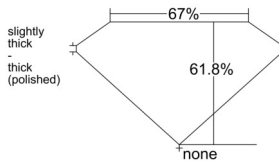

GIA®

FACSIMILE

GIA REPORT 7552059704

Verify this report at GIA.edu

GIA NATURAL DIAMOND DOSSIER®

April 24, 2026
GIA Report Number 7552059704
Shape and Cutting Style ..... Emerald Cut
Measurements ..... 5.90 x 4.07 x 2.51 mm

GRADING RESULTS

Carat Weight ..... 0.60 carat
Color Grade ..... D
Clarity Grade VS1

ADDITIONAL GRADING INFORMATION

Polish ..... Excellent
Symmetry ..... Very Good
Fluorescence ..... None
Clarity Characteristics ..... Crystal
Inscription(s): GIA 7552059704

PROPORTIONS

Profile not to actual proportions

GRADING SCALES

GIA COLOR SCALE		GIA CLARITY SCALE			
COLORLESS	D	VERY VERY SLIGHTLY INCLUDED	FLAWLESS		
	E		INTERNALLY FLAWLESS		
	F	VERY SLIGHTLY INCLUDED	VVS₁		
	G		VVS₂		
	H		VS₁		
	NEAR COLORLESS	I	SLIGHTLY INCLUDED	VS₂	
		J		SI₁	
		FAINT	K	INCLUDED	SI₂
			L		I₁
			M		I₂
VERT LIGHT	N	LIGHT	I₃		
	O				
	P				
	Q				
	R