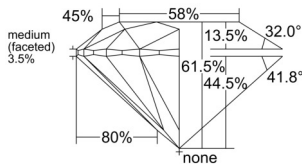

GIA®

FACSIMILE

GIA REPORT

7552105004

Verify this report at GIA.edu

GIA NATURAL DIAMOND DOSSIER®

April 24, 2026
GIA Report Number 7552105004
Shape and Cutting Style ..... Round Brilliant
Measurements ..... 4.96 - 4.98 x 3.06 mm

GRADING RESULTS

Carat Weight ..... 0.45 carat
Color Grade ..... E
Clarity Grade VS2
Cut Grade ..... Excellent

ADDITIONAL GRADING INFORMATION

Polish ..... Excellent
Symmetry ..... Excellent
Fluorescence ..... Medium Blue
Clarity Characteristics ..... Crystal
Inscription(s): GIA 7552105004

PROPORTIONS

Profile to actual proportions