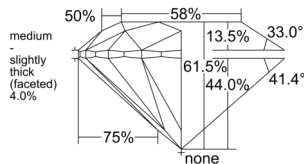

GIA®

FACSIMILE

GIA NATURAL DIAMOND DOSSIER®

May 05, 2026
GIA Report Number 7552178861
Shape and Cutting Style ..... Round Brilliant
Measurements ..... 4.72 - 4.75 x 2.91 mm

GRADING RESULTS

Carat Weight ..... 0.40 carat
Color Grade I
Clarity Grade VVS2
Cut Grade ..... Excellent

ADDITIONAL GRADING INFORMATION

Polish ..... Excellent
Symmetry ..... Very Good
Fluorescence ..... None
Clarity Characteristics ..... Pinpoint
Inscription(s): GIA 7552178861

GIA REPORT 7552178861

Verify this report at GIA.edu

PROPORTIONS

Profile to actual proportions

GRADING SCALES

GIA COLOR SCALE	GIA CLARITY SCALE	GIA CUT SCALE	
D	FLAWLESS	EXCELLENT	
E	INTERNALLY FLAWLESS		
F		VVS₁	VERY GOOD
G	VVS₂		
H	VS₁	GOOD	
I	VS₂		
J	SI₁	FAIR	
K	SI₂		
L	I₁	POOR	
M	I₂		
N	I₃		
O			
P			
Q			
R			
S			
T			
U			
V			
W			
X			
Y			
Z