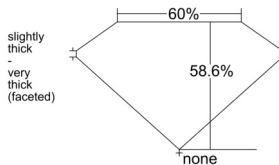

GIA®

FACSIMILE

GIA REPORT 7552191780

Verify this report at GIA.edu

GIA NATURAL DIAMOND DOSSIER®

May 06, 2026
GIA Report Number 7552191780
Shape and Cutting Style ..... Heart Brilliant
Measurements ..... 4.80 x 5.52 x 3.24 mm

GRADING RESULTS

Carat Weight ..... 0.50 carat
Color Grade ..... F
Clarity Grade VS1

ADDITIONAL GRADING INFORMATION

Polish ..... Excellent
Symmetry ..... Excellent
Fluorescence ..... None
Clarity Characteristics ..... Feather
Inscription(s): GIA 7552191780

PROPORTIONS

Profile not to actual proportions

GRADING SCALES

GIA COLOR SCALE		GIA CLARITY SCALE			
COLORLESS	D	VERY VERY SLIGHTLY INCLUDED	FLAWLESS		
	E		INTERNALLY FLAWLESS		
	F	VERY SLIGHTLY INCLUDED	VS₁		
	G		VS₂		
	H		VS₁		
	NEAR COLORLESS	I	SLIGHTLY INCLUDED	SI₁	
		J		SI₂	
		FAINT	K	INCLUDED	I₁
			L		I₂
			M		I₃
VERT LIGHT	N				
	O				
	P				
	Q				
	R				
	S				
	T				
LIGHT	U				
	V				
	W				
	X				
Y					
Z