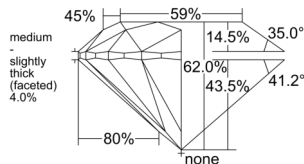

GIA®

FACSIMILE

GIA REPORT

7552197814

Verify this report at GIA.edu

GIA NATURAL DIAMOND DOSSIER®

May 07, 2026
GIA Report Number 7552197814
Shape and Cutting Style ..... Round Brilliant
Measurements ..... 4.71 - 4.74 x 2.93 mm

GRADING RESULTS

Carat Weight ..... 0.40 carat
Color Grade ..... D
Clarity Grade VS2
Cut Grade ..... Excellent

ADDITIONAL GRADING INFORMATION

Polish ..... Excellent
Symmetry ..... Excellent
Fluorescence ..... None
Clarity Characteristics ..... Crystal, Cloud
Inscription(s): GIA 7552197814

PROPORTIONS

Profile to actual proportions