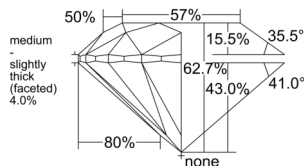

GIA®

FACSIMILE

GIA REPORT

7552199751

Verify this report at GIA.edu

GIA NATURAL DIAMOND DOSSIER®

May 14, 2026
GIA Report Number 7552199751
Shape and Cutting Style ..... Round Brilliant
Measurements ..... 4.69 - 4.71 x 2.95 mm

GRADING RESULTS

Carat Weight ..... 0.40 carat
Color Grade ..... K
Clarity Grade VS1
Cut Grade ..... Excellent

ADDITIONAL GRADING INFORMATION

Polish ..... Excellent
Symmetry ..... Excellent
Fluorescence ..... Faint
Clarity Characteristics ..... Crystal
Inscription(s): GIA 7552199751

PROPORTIONS

Profile to actual proportions

GRADING SCALES

GIA COLOR SCALE

COLOREDNESS	D
	E
	F
	G
	H
	I
	J
NEAR COLORLESS	K
	L
FAIN	M
	N
	O
	P
VERY LIGHT	Q
	R
	S
	T
	U
	V
LIGHT	W
	X
	Y
	Z

GIA CLARITY SCALE

VERY VERY SLIGHTLY INCLUDED	FLAWLESS
	INTERNALLY FLAWLESS
VERY SLIGHTLY INCLUDED	VVS₁
	VVS₂
SLIGHTLY INCLUDED	VS₁
	VS₂
INCLUDED	SI₁
	SI₂
	I₁
	I₂
	I₃

GIA CUT SCALE

EXCELLENT
VERY GOOD
GOOD
FAIR
POOR