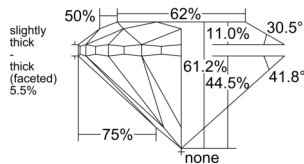

GIA®

FACSIMILE

GIA REPORT 7552225056

Verify this report at GIA.edu

GIA NATURAL DIAMOND DOSSIER®

May 11, 2026
GIA Report Number 7552225056
Shape and Cutting Style ..... Round Brilliant
Measurements ..... 5.06 - 5.11 x 3.11 mm

GRADING RESULTS

Carat Weight ..... 0.50 carat
Color Grade ..... D
Clarity Grade VS1
Cut Grade ..... Very Good

ADDITIONAL GRADING INFORMATION

Polish ..... Excellent
Symmetry ..... Very Good
Fluorescence ..... None
Clarity Characteristics..... Crystal, Pinpoint
Inscription(s): GIA 7552225056

PROPORTIONS

Profile to actual proportions