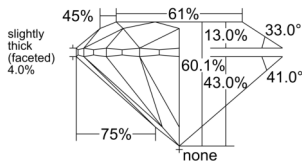

GIA®

FACSIMILE

GIA REPORT 7552225584

Verify this report at GIA.edu

GIA NATURAL DIAMOND DOSSIER®

May 12, 2026
GIA Report Number 7552225584
Shape and Cutting Style ..... Round Brilliant
Measurements ..... 4.32 - 4.34 x 2.60 mm

GRADING RESULTS

Carat Weight ..... 0.30 carat
Color Grade I
Clarity Grade S11
Cut Grade ..... Excellent

ADDITIONAL GRADING INFORMATION

Polish ..... Excellent
Symmetry ..... Excellent
Fluorescence ..... None
Clarity Characteristics ..... Feather, Cloud
Inscription(s): GIA 7552225584

PROPORTIONS

Profile to actual proportions