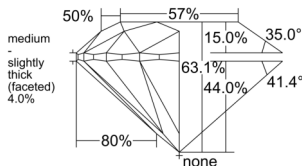

GIA®

FACSIMILE

GIA REPORT 7552225591

Verify this report at GIA.edu

GIA NATURAL DIAMOND DOSSIER®

May 12, 2026
GIA Report Number 7552225591
Shape and Cutting Style ..... Round Brilliant
Measurements ..... 4.87 - 4.89 x 3.08 mm

GRADING RESULTS

Carat Weight ..... 0.45 carat
Color Grade ..... G
Clarity Grade VS2
Cut Grade ..... Excellent

ADDITIONAL GRADING INFORMATION

Polish ..... Excellent
Symmetry ..... Excellent
Fluorescence ..... None
Clarity Characteristics ..... Cloud, Crystal
Inscription(s): GIA 7552225591

PROPORTIONS

Profile to actual proportions

GRADING SCALES

GIA COLOR SCALE

COLOREDNESS	D
	E
	F
	G
	H
	I
	J
NEAR COLORLESS	K
	L
FAIN	M
	N
	O
	P
VERY LIGHT	Q
	R
	S
	T
	U
	V
LIGHT	W
	X
	Y
	Z

GIA CLARITY SCALE

VERY VERY SLIGHTLY INCLUDED	FLAWLESS
	INTERNALLY FLAWLESS
VERY SLIGHTLY INCLUDED	VVS₁
	VVS₂
SLIGHTLY INCLUDED	VS₁
	VS₂
INCLUDED	SI₁
	SI₂
	I₁
	I₂
	I₃

GIA CUT SCALE

EXCELLENT
VERY GOOD
GOOD
FAIR
POOR