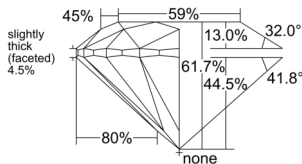

GIA®

FACSIMILE

GIA REPORT 7552235580

Verify this report at GIA.edu

GIA NATURAL DIAMOND DOSSIER®

May 12, 2026
GIA Report Number 7552235580
Shape and Cutting Style ..... Round Brilliant
Measurements ..... 4.43 - 4.46 x 2.75 mm

GRADING RESULTS

Carat Weight ..... 0.33 carat
Color Grade ..... D
Clarity Grade VVS2
Cut Grade ..... Excellent

ADDITIONAL GRADING INFORMATION

Polish ..... Excellent
Symmetry ..... Excellent
Fluorescence ..... None
Clarity Characteristics ..... Pinpoint, Cloud
Inscription(s): GIA 7552235580

PROPORTIONS

Profile to actual proportions