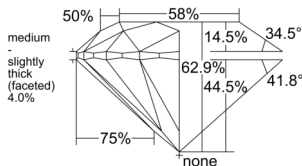

GIA®

FACSIMILE

GIA NATURAL DIAMOND DOSSIER®

May 13, 2026
GIA Report Number 7552237952
Shape and Cutting Style ..... Round Brilliant
Measurements ..... 4.68 - 4.70 x 2.95 mm

GRADING RESULTS

Carat Weight ..... 0.40 carat
Color Grade ..... H
Clarity Grade VS1
Cut Grade ..... Excellent

ADDITIONAL GRADING INFORMATION

Polish ..... Excellent
Symmetry ..... Excellent
Fluorescence ..... None
Clarity Characteristics..... Crystal, Cloud, Pinpoint
Inscription(s): GIA 7552237952

GIA REPORT 7552237952

Verify this report at GIA.edu

PROPORTIONS

Profile to actual proportions