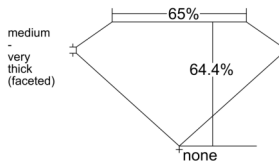

GIA®

FACSIMILE

GIA REPORT 7552241334

Verify this report at GIA.edu

GIA NATURAL DIAMOND DOSSIER®

May 12, 2026
GIA Report Number 7552241334
Shape and Cutting Style ..... Oval Brilliant
Measurements ..... 5.67 x 4.06 x 2.61 mm

GRADING RESULTS

Carat Weight ..... 0.40 carat
Color Grade ..... D
Clarity Grade VS1

ADDITIONAL GRADING INFORMATION

Polish ..... Excellent
Symmetry ..... Very Good
Fluorescence ..... None
Clarity Characteristics..... Indented Natural, Cloud, Pinpoint
Inscription(s): GIA 7552241334

PROPORTIONS

Profile not to actual proportions

GRADING SCALES

GIA COLOR SCALE		GIA CLARITY SCALE	
COLORLESS	D	VERY VERY SLIGHTLY INCLUDED	FLAWLESS
	E		INTERNALLY FLAWLESS
	F		VS₁
	G		VS₂
	H		VS₁
	I		VS₂
	J		SI₁
	K		SI₂
	L		I₁
	M		I₂
NEAR COLORLESS	N	SLIGHTLY INCLUDED	I₃
	O		
	P		
	Q		
FAINT	R	INCLUDED	
	S		
	T		
	U		
VERT LIGHT	V		
	W		
	X		
	Y		
LIGHT	Z