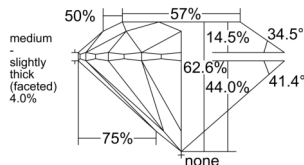

GIA®

FACSIMILE

GIA REPORT

7552244386

Verify this report at GIA.edu

GIA NATURAL DIAMOND DOSSIER®

May 14, 2026
GIA Report Number 7552244386
Shape and Cutting Style ..... Round Brilliant
Measurements ..... 4.33 - 4.35 x 2.72 mm

GRADING RESULTS

Carat Weight ..... 0.31 carat
Color Grade ..... H
Clarity Grade VVS1
Cut Grade ..... Excellent

ADDITIONAL GRADING INFORMATION

Polish ..... Excellent
Symmetry ..... Excellent
Fluorescence ..... Medium Blue
Clarity Characteristics ..... Cloud, Pinpoint
Inscription(s): GIA 7552244386

PROPORTIONS

Profile to actual proportions

GRADING SCALES

GIA COLOR SCALE

COLORLESS	D
	E
	F
	G
	H
	I
	J
NEAR COLORLESS	K
	L
Faint	M
	N
	O
	P
Very Light	Q
	R
	S
	T
	U
	V
	W
	X
	Y
Light	Z

GIA CLARITY SCALE

FLAWLESS	VERY VERY SLIGHTLY INCLUDED	VVS₁	VVS₂	VS₁	VS₂	SI₁	SI₂	I₁	I₂	I₃	
											VERY SLIGHTLY INCLUDED
INTERNALLY FLAWLESS											

GIA CUT SCALE

EXCELLENT
VERY GOOD
GOOD
FAIR
POOR