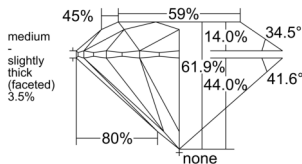

GIA®

FACSIMILE

GIA REPORT 7552258961

Verify this report at GIA.edu

GIA NATURAL DIAMOND DOSSIER®

May 16, 2026
GIA Report Number 7552258961
Shape and Cutting Style ..... Round Brilliant
Measurements ..... 4.48 - 4.50 x 2.78 mm

GRADING RESULTS

Carat Weight ..... 0.34 carat
Color Grade ..... K
Clarity Grade VVS1
Cut Grade ..... Excellent

ADDITIONAL GRADING INFORMATION

Polish ..... Excellent
Symmetry ..... Excellent
Fluorescence ..... None
Clarity Characteristics ..... Feather
Inscription(s): GIA 7552258961

PROPORTIONS

Profile to actual proportions