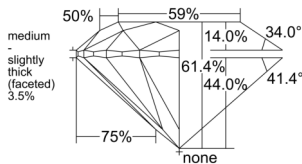

GIA®

FACSIMILE

GIA REPORT

7552271191

Verify this report at GIA.edu

GIA NATURAL DIAMOND DOSSIER®

May 18, 2026
GIA Report Number 7552271191
Shape and Cutting Style ..... Round Brilliant
Measurements ..... 4.29 - 4.32 x 2.65 mm

GRADING RESULTS

Carat Weight ..... 0.30 carat
Color Grade ..... J
Clarity Grade VS2
Cut Grade ..... Excellent

ADDITIONAL GRADING INFORMATION

Polish ..... Excellent
Symmetry ..... Excellent
Fluorescence ..... None
Clarity Characteristics ..... Cloud, Crystal
Inscription(s): GIA 7552271191

PROPORTIONS

Profile to actual proportions

GRADING SCALES

GIA COLOR SCALE

COLORLESS	D
	E
	F
	G
	H
	I
	J
NEAR COLORLESS	K
	L
Faint	M
	N
	O
	P
	Q
Very Light	R
	S
	T
	U
	V
	W
	X
	Y
Light	Z

GIA CLARITY SCALE

FLAWLESS	INTERNAL FLAWLESS	
		FLAWLESS
VERY VERY SLIGHTLY INCLUDED	VVS₁	
	VVS₂	
VERY SLIGHTLY INCLUDED	VS₁	
	VS₂	
SLIGHTLY INCLUDED	SI₁	
	SI₂	
INCLUDED	I₁	
	I₂	
	I₃	

GIA CUT SCALE

EXCELLENT	
	VERY GOOD
GOOD	
FAIR	
POOR