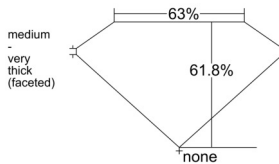

GIA®

FACSIMILE

GIA REPORT 7552285850

Verify this report at GIA.edu

GIA NATURAL DIAMOND DOSSIER®

May 19, 2026
GIA Report Number 7552285850
Shape and Cutting Style ..... Marquise Brilliant
Measurements ..... 7.57 x 3.87 x 2.39 mm

GRADING RESULTS

Carat Weight ..... 0.40 carat
Color Grade ..... H
Clarity Grade VS1

ADDITIONAL GRADING INFORMATION

Polish ..... Excellent
Symmetry ..... Good
Fluorescence ..... None
Clarity Characteristics ..... Cloud, Pinpoint
Inscription(s): GIA 7552285850

PROPORTIONS

Profile not to actual proportions

GRADING SCALES

GIA COLOR SCALE		GIA CLARITY SCALE			
COLORLESS	D	VERY VERY SLIGHTLY INCLUDED	FLAWLESS		
	E		INTERNALLY FLAWLESS		
	F	VERY SLIGHTLY INCLUDED	VS₁		
	G		VS₂		
	H		VS₁		
	NEAR COLORLESS	I	SLIGHTLY INCLUDED	VS₂	
		J		SI₁	
		FAINT	K	INCLUDED	SI₂
			L		I₁
			M		I₂
VERT LIGHT	N	LIGHT	I₃		
	O				
	P				
	Q				
	R