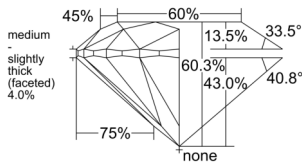

GIA®

FACSIMILE

GIA REPORT

7552288494

Verify this report at GIA.edu

GIA NATURAL DIAMOND DOSSIER®

May 20, 2026
GIA Report Number 7552288494
Shape and Cutting Style ..... Round Brilliant
Measurements ..... 4.36 - 4.39 x 2.64 mm

GRADING RESULTS

Carat Weight ..... 0.31 carat
Color Grade I
Clarity Grade SI2
Cut Grade ..... Excellent

ADDITIONAL GRADING INFORMATION

Polish ..... Excellent
Symmetry ..... Excellent
Fluorescence ..... None
Clarity Characteristics ..... Cloud, Crystal
Inscription(s): GIA 7552288494

PROPORTIONS

Profile to actual proportions