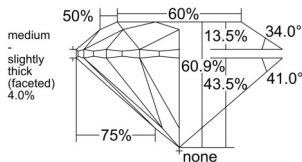

GIA®

FACSIMILE

GIA REPORT

7552310481

Verify this report at GIA.edu

GIA NATURAL DIAMOND DOSSIER®

May 22, 2026
GIA Report Number 7552310481
Shape and Cutting Style ..... Round Brilliant
Measurements ..... 4.29 - 4.32 x 2.62 mm

GRADING RESULTS

Carat Weight ..... 0.30 carat
Color Grade I
Clarity Grade VS1
Cut Grade ..... Excellent

ADDITIONAL GRADING INFORMATION

Polish ..... Excellent
Symmetry ..... Excellent
Fluorescence ..... None
Clarity Characteristics ..... Cloud, Pinpoint
Inscription(s): GIA 7552310481

PROPORTIONS

Profile to actual proportions

GRADING SCALES

GIA COLOR SCALE

COLORLESS	D
	E
	F
	G
	H
	I
	J
NEAR COLORLESS	K
	L
FAIN	M
	N
	O
	P
VERY LIGHT	Q
	R
	S
	T
	U
	V
	W
	X
	Y
LIGHT	Z

GIA CLARITY SCALE

	FLAWLESS
	INTERNALLY FLAWLESS
VERY VERY SLIGHTLY INCLUDED	VVS₁
	VVS₂
VERY SLIGHTLY INCLUDED	VS₁
	VS₂
SLIGHTLY INCLUDED	SI₁
	SI₂
INCLUDED	I₁
	I₂
	I₃

GIA CUT SCALE

	EXCELLENT
	VERY GOOD
	GOOD
	FAIR
	POOR