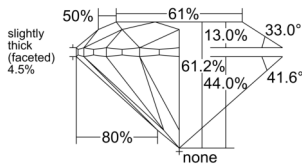

GIA®

FACSIMILE

GIA REPORT 7552317626

Verify this report at GIA.edu

GIA NATURAL DIAMOND DOSSIER®

May 22, 2026
GIA Report Number 7552317626
Shape and Cutting Style ..... Round Brilliant
Measurements ..... 4.29 - 4.33 x 2.64 mm

GRADING RESULTS

Carat Weight ..... 0.30 carat
Color Grade ..... E
Clarity Grade VS1
Cut Grade ..... Excellent

ADDITIONAL GRADING INFORMATION

Polish ..... Excellent
Symmetry ..... Excellent
Fluorescence ..... None
Clarity Characteristics..... Crystal, Feather, Needle, Pinpoint
Inscription(s): GIA 7552317626

PROPORTIONS

Profile to actual proportions