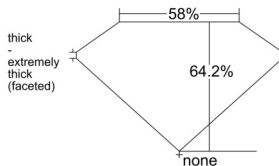

GIA®

FACSIMILE

GIA REPORT 7552338179

Verify this report at GIA.edu

GIA NATURAL DIAMOND DOSSIER®

May 27, 2026
GIA Report Number 7552338179
Shape and Cutting Style ..... Pear Brilliant
Measurements ..... 7.11 x 4.72 x 3.03 mm

GRADING RESULTS

Carat Weight ..... 0.61 carat
Color Grade L
Clarity Grade VS1

ADDITIONAL GRADING INFORMATION

Polish ..... Excellent
Symmetry ..... Excellent
Fluorescence ..... Strong Blue
Clarity Characteristics..... Crystal, Pinpoint
Inscription(s): GIA 7552338179

PROPORTIONS

Profile not to actual proportions

GRADING SCALES

GIA COLOR SCALE		GIA CLARITY SCALE			
COLORLESS	D	VERY VERY SLIGHTLY INCLUDED	FLAWLESS		
	E		INTERNALLY FLAWLESS		
	F	VERY SLIGHTLY INCLUDED	VVS₁		
	G		VVS₂		
	H		VS₁		
	NEAR COLORLESS	I	SLIGHTLY INCLUDED	VS₂	
		J		SI₁	
		FAINT	K	INCLUDED	SI₂
			L		I₁
			M		I₂
N			I₃		
VERT LIGHT	O	LIGHT			
	P				
	Q				
	R				
	S				
	T				
LIGHT	U				
	V				
	W				
	X				
Y					
Z