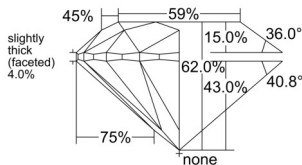

GIA®

FACSIMILE

GIA REPORT 7552342254

Verify this report at GIA.edu

GIA NATURAL DIAMOND DOSSIER®

May 25, 2026
GIA Report Number 7552342254
Shape and Cutting Style ..... Round Brilliant
Measurements ..... 4.61 - 4.64 x 2.86 mm

GRADING RESULTS

Carat Weight ..... 0.38 carat
Color Grade ..... F
Clarity Grade VS1
Cut Grade ..... Excellent

ADDITIONAL GRADING INFORMATION

Polish ..... Very Good
Symmetry ..... Excellent
Fluorescence ..... None
Clarity Characteristics..... Crystal, Pinpoint
Inscription(s): GIA 7552342254

PROPORTIONS

Profile to actual proportions