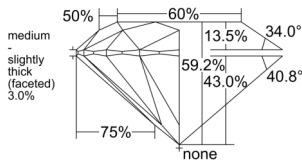

GIA®

FACSIMILE

GIA NATURAL DIAMOND DOSSIER®

May 26, 2026
GIA Report Number 7552350991
Shape and Cutting Style ..... Round Brilliant
Measurements ..... 4.94 - 4.97 x 2.93 mm

GRADING RESULTS

Carat Weight ..... 0.44 carat
Color Grade ..... G
Clarity Grade VS1
Cut Grade ..... Excellent

ADDITIONAL GRADING INFORMATION

Polish ..... Excellent
Symmetry ..... Excellent
Fluorescence ..... Faint
Clarity Characteristics..... Crystal, Needle, Cloud
Inscription(s): GIA 7552350991

GIA REPORT 7552350991

Verify this report at GIA.edu

PROPORTIONS

Profile to actual proportions

GRADING SCALES

GIA COLOR SCALE	GIA CLARITY SCALE	GIA CUT SCALE	
D	FLAWLESS	EXCELLENT	
E	INTERNALLY FLAWLESS		
F		VVS₁	VERY GOOD
G	VVS₂		
H	VS₁	GOOD	
I	VS₂		
J	SI₁	FAIR	
K	SI₂		
L	I₁	POOR	
M	I₂		
N	I₃		
O			
P			
Q			
R			
S			
T			
U			
V			
W			
X			
Y			
Z