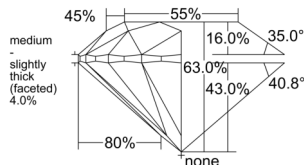

GIA®

FACSIMILE

GIA REPORT

7552359686

Verify this report at GIA.edu

GIA NATURAL DIAMOND DOSSIER®

May 27, 2026
GIA Report Number 7552359686
Shape and Cutting Style ..... Round Brilliant
Measurements ..... 5.38 - 5.41 x 3.39 mm

GRADING RESULTS

Carat Weight ..... 0.61 carat
Color Grade ..... F
Clarity Grade SI2
Cut Grade ..... Excellent

ADDITIONAL GRADING INFORMATION

Polish ..... Excellent
Symmetry ..... Excellent
Fluorescence ..... None
Clarity Characteristics ..... Cloud, Crystal
Inscription(s): GIA 7552359686

PROPORTIONS

Profile to actual proportions