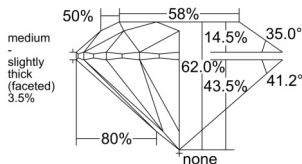

GIA®

FACSIMILE

GIA REPORT 7552373305

Verify this report at GIA.edu

GIA NATURAL DIAMOND DOSSIER®

May 29, 2026
GIA Report Number 7552373305
Shape and Cutting Style ..... Round Brilliant
Measurements ..... 5.40 - 5.42 x 3.36 mm

GRADING RESULTS

Carat Weight ..... 0.60 carat
Color Grade ..... G
Clarity Grade VVS1
Cut Grade ..... Excellent

ADDITIONAL GRADING INFORMATION

Polish ..... Excellent
Symmetry ..... Excellent
Fluorescence ..... None
Clarity Characteristics..... Cloud, Pinpoint, Feather
Inscription(s): GIA 7552373305

PROPORTIONS

Profile to actual proportions