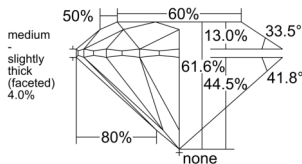

GIA®

FACSIMILE

GIA REPORT 7552373454

Verify this report at GIA.edu

GIA NATURAL DIAMOND DOSSIER®

May 29, 2026
GIA Report Number 7552373454
Shape and Cutting Style ..... Round Brilliant
Measurements ..... 4.29 - 4.32 x 2.65 mm

GRADING RESULTS

Carat Weight ..... 0.30 carat
Color Grade I
Clarity Grade VVS1
Cut Grade ..... Excellent

ADDITIONAL GRADING INFORMATION

Polish ..... Excellent
Symmetry ..... Excellent
Fluorescence ..... None
Clarity Characteristics..... Cloud, Pinpoint, Indented Natural
Inscription(s): GIA 7552373454

PROPORTIONS

Profile to actual proportions