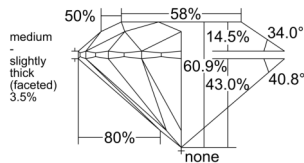

GIA®

FACSIMILE

GIA REPORT

7552374664

Verify this report at GIA.edu

GIA NATURAL DIAMOND DOSSIER®

May 28, 2026
GIA Report Number 7552374664
Shape and Cutting Style ..... Round Brilliant
Measurements ..... 4.31 - 4.33 x 2.64 mm

GRADING RESULTS

Carat Weight ..... 0.30 carat
Color Grade ..... G
Clarity Grade VVS2
Cut Grade ..... Excellent

ADDITIONAL GRADING INFORMATION

Polish ..... Excellent
Symmetry ..... Excellent
Fluorescence ..... None
Clarity Characteristics ..... Cloud
Inscription(s): GIA 7552374664

PROPORTIONS

Profile to actual proportions

GRADING SCALES

GIA COLOR SCALE

COLORESS	D
	E
	F
	G
	H
	I
	J
NEAR COLORESS	K
	L
FANIT	M
	N
	O
	P
	R
VERY LIGHT	S
	T
	U
	V
	W
	X
	Y
LIGHT	Z

GIA CLARITY SCALE

FLAWLESS	INTERNAL FLAWLESS	
		FLAWLESS
VERY VERY SLIGHTLY INCLUDED	VVS₁	
	VVS₂	
VERY SLIGHTLY INCLUDED	VS₁	
	VS₂	
SLIGHTLY INCLUDED	SI₁	
	SI₂	
INCLUDED	I₁	
	I₂	
	I₃	

GIA CUT SCALE

EXCELLENT
VERY GOOD
GOOD
FAIR
POOR