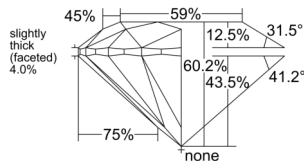

GIA®

FACSIMILE

GIA REPORT

7552383591

Verify this report at GIA.edu

GIA NATURAL DIAMOND DOSSIER®

May 30, 2026
GIA Report Number 7552383591
Shape and Cutting Style ..... Round Brilliant
Measurements ..... 4.96 - 4.99 x 2.99 mm

GRADING RESULTS

Carat Weight ..... 0.45 carat
Color Grade I
Clarity Grade VS1
Cut Grade ..... Excellent

ADDITIONAL GRADING INFORMATION

Polish ..... Excellent
Symmetry ..... Excellent
Fluorescence ..... None
Clarity Characteristics ..... Feather, Needle
Inscription(s): GIA 7552383591

PROPORTIONS

Profile to actual proportions