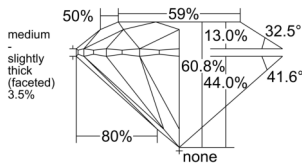

GIA®

FACSIMILE

GIA REPORT

7552383919

Verify this report at GIA.edu

GIA NATURAL DIAMOND DOSSIER®

May 30, 2026
GIA Report Number 7552383919
Shape and Cutting Style ..... Round Brilliant
Measurements ..... 4.59 - 4.62 x 2.80 mm

GRADING RESULTS

Carat Weight ..... 0.36 carat
Color Grade I
Clarity Grade VS1
Cut Grade ..... Excellent

ADDITIONAL GRADING INFORMATION

Polish ..... Excellent
Symmetry ..... Excellent
Fluorescence ..... None
Clarity Characteristics ..... Cloud
Inscription(s): GIA 7552383919

PROPORTIONS

Profile to actual proportions

GRADING SCALES

GIA COLOR SCALE	GIA CLARITY SCALE	GIA CUT SCALE	
D	FLAWLESS	EXCELLENT	
E	INTERNALLY FLAWLESS		
F		VVS₁	VERY GOOD
G	VVS₂		
H	VS₁	GOOD	
I	VS₂		
J	SI₁	FAIR	
K	SI₂		
L	I₁	POOR	
M	I₂		
N	I₃		
O			
P			
Q			
R			
S			
T			
U			
V			
W			
X			
Y			
Z