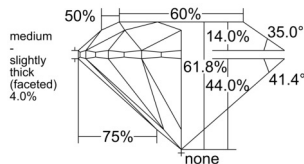

GIA®

FACSIMILE

GIA REPORT

7552389141

Verify this report at GIA.edu

GIA NATURAL DIAMOND DOSSIER®

June 01, 2026
GIA Report Number 7552389141
Shape and Cutting Style ..... Round Brilliant
Measurements ..... 4.31 - 4.34 x 2.67 mm

GRADING RESULTS

Carat Weight ..... 0.31 carat
Color Grade I
Clarity Grade VS1
Cut Grade ..... Excellent

ADDITIONAL GRADING INFORMATION

Polish ..... Excellent
Symmetry ..... Excellent
Fluorescence ..... None
Clarity Characteristics..... Crystal, Cloud, Needle, Pinpoint
Inscription(s): GIA 7552389141

PROPORTIONS

Profile to actual proportions