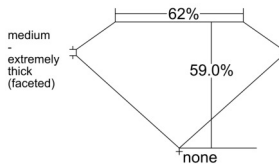

GIA®

FACSIMILE

GIA REPORT 7552406103

Verify this report at GIA.edu

GIA NATURAL DIAMOND DOSSIER®

June 02, 2026
GIA Report Number 7552406103
Shape and Cutting Style ..... Heart Brilliant
Measurements ..... 5.59 x 6.12 x 3.61 mm

GRADING RESULTS

Carat Weight ..... 0.70 carat
Color Grade ..... F
Clarity Grade VS2

ADDITIONAL GRADING INFORMATION

Polish ..... Excellent
Symmetry ..... Excellent
Fluorescence ..... None
Clarity Characteristics..... Crystal, Feather, Cloud
Inscription(s): GIA 7552406103

PROPORTIONS

Profile not to actual proportions

GRADING SCALES

GIA COLOR SCALE		GIA CLARITY SCALE	
COLORLESS	D	VERY VERY SLIGHTLY INCLUDED	FLAWLESS
	E		INTERNALLY FLAWLESS
	F		VVS₁
	G		VVS₂
	H		VS₁
	I		VS₂
	J		SI₁
	K		SI₂
	L		I₁
	M		I₂
NEAR COLORLESS	N	SLIGHTLY INCLUDED	I₃
	O		
	P		
	Q		
FAINT	R		
	S		
	T		
	U		
VERT LIGHT	V		
	W		
	X		
	Y		
LIGHT	Z