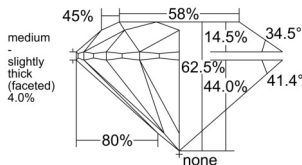

GIA®

FACSIMILE

GIA REPORT 7552411382

Verify this report at GIA.edu

GIA NATURAL DIAMOND DOSSIER®

June 04, 2026
GIA Report Number 7552411382
Shape and Cutting Style ..... Round Brilliant
Measurements ..... 4.68 - 4.72 x 2.94 mm

GRADING RESULTS

Carat Weight ..... 0.40 carat
Color Grade ..... K
Clarity Grade VS1
Cut Grade ..... Excellent

ADDITIONAL GRADING INFORMATION

Polish ..... Excellent
Symmetry ..... Excellent
Fluorescence ..... None
Clarity Characteristics ..... Feather, Pinpoint
Inscription(s): GIA 7552411382

PROPORTIONS

Profile to actual proportions

GRADING SCALES

GIA COLOR SCALE	GIA CLARITY SCALE	GIA CUT SCALE
COLOURLESS	FLAWLESS	EXCELLENT
D	INTERNALLY FLAWLESS	
E	VVS₁	VERY GOOD
F		
G	VS₁	GOOD
H		
I	SI₁	FAIR
J		
K	I₁	POOR
L		
M	I₂	
N		
O	I₃	
P		
Q		
R		
S		
T		
U		
V		
W		
X		
Y		
Z