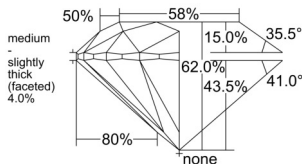

GIA®

FACSIMILE

GIA REPORT 7552412384

Verify this report at GIA.edu

GIA NATURAL DIAMOND DOSSIER®

June 03, 2026
GIA Report Number 7552412384
Shape and Cutting Style ..... Round Brilliant
Measurements ..... 4.73 - 4.76 x 2.94 mm

GRADING RESULTS

Carat Weight ..... 0.41 carat
Color Grade ..... D
Clarity Grade VS1
Cut Grade ..... Excellent

ADDITIONAL GRADING INFORMATION

Polish ..... Excellent
Symmetry ..... Excellent
Fluorescence ..... Faint
Clarity Characteristics ..... Crystal
Inscription(s): GIA 7552412384

PROPORTIONS

GRADING SCALES

GIA COLOR SCALE

COLORESS	D
	E
	F
	G
	H
	I
	J
NEAR COLORESS	K
	L
FAIN	M
	N
	O
	P
VERY LIGHT	Q
	R
	S
	T
	U
	V
	W
	X
	Y
LIGHT	Z

GIA CLARITY SCALE

VERY VERY SLIGHTLY INCLUDED	FLAWLESS
	INTERNALLY FLAWLESS
VERY SLIGHTLY INCLUDED	VVS₁
	VVS₂
SLIGHTLY INCLUDED	VS₁
	VS₂
INCLUDED	SI₁
	SI₂
	I₁
	I₂
	I₃

GIA CUT SCALE

EXCELLENT
VERY GOOD
GOOD
FAIR
POOR