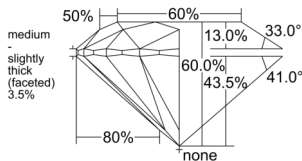

GIA®

FACSIMILE

GIA NATURAL DIAMOND DOSSIER®

June 04, 2026
GIA Report Number 7552426562
Shape and Cutting Style ..... Round Brilliant
Measurements ..... 4.35 - 4.36 x 2.61 mm

GRADING RESULTS

Carat Weight ..... 0.30 carat
Color Grade ..... D
Clarity Grade VS1
Cut Grade ..... Excellent

ADDITIONAL GRADING INFORMATION

Polish ..... Excellent
Symmetry ..... Excellent
Fluorescence ..... None
Clarity Characteristics ..... Feather, Pinpoint
Inscription(s): GIA 7552426562

GIA REPORT 7552426562

Verify this report at GIA.edu

PROPORTIONS

Profile to actual proportions

GRADING SCALES

GIA COLOR SCALE	GIA CLARITY SCALE	GIA CUT SCALE
COLOURLESS	FLAWLESS	EXCELLENT
D	INTERNALLY FLAWLESS	
E	VVS₁	VERY GOOD
F		
G	VS₁	GOOD
H		
I	SI₁	FAIR
J		
K	I₁	POOR
L		
M	I₂	
N		
O	I₃	
P		
Q		
R		
S		
T		
U		
V		
W		
X		
Y		
Z