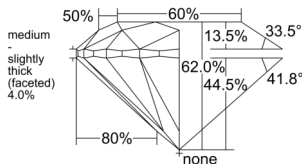

GIA®

FACSIMILE

GIA REPORT 7552436456

Verify this report at GIA.edu

GIA NATURAL DIAMOND DOSSIER®

June 05, 2026
GIA Report Number 7552436456
Shape and Cutting Style ..... Round Brilliant
Measurements ..... 5.06 - 5.09 x 3.15 mm

GRADING RESULTS

Carat Weight ..... 0.50 carat
Color Grade ..... E
Clarity Grade VVS1
Cut Grade ..... Excellent

ADDITIONAL GRADING INFORMATION

Polish ..... Excellent
Symmetry ..... Excellent
Fluorescence ..... Strong Blue
Clarity Characteristics ..... Pinpoint
Inscription(s): GIA 7552436456

PROPORTIONS

Profile to actual proportions