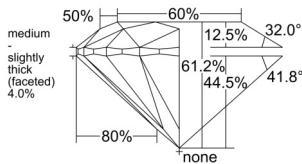

GIA®

FACSIMILE

GIA REPORT 7552437337

Verify this report at GIA.edu

GIA NATURAL DIAMOND DOSSIER®

June 09, 2026
GIA Report Number 7552437337
Shape and Cutting Style ..... Round Brilliant
Measurements ..... 4.38 - 4.41 x 2.69 mm

GRADING RESULTS

Carat Weight ..... 0.31 carat
Color Grade ..... J
Clarity Grade VVS1
Cut Grade ..... Excellent

ADDITIONAL GRADING INFORMATION

Polish ..... Excellent
Symmetry ..... Excellent
Fluorescence ..... None
Clarity Characteristics ..... Cloud, Pinpoint
Inscription(s): GIA 7552437337

PROPORTIONS

Profile to actual proportions

GRADING SCALES

GIA COLOR SCALE

COLORLESS	D
	E
	F
	G
	H
	I
	J
NEAR COLORLESS	K
	L
Faint	M
	N
	O
	P
Very Light	Q
	R
	S
	T
	U
	V
	W
	X
	Y
Light	Z

GIA CLARITY SCALE

	FLAWLESS
	INTERNALLY FLAWLESS
VERY VERY SLIGHTLY INCLUDED	VVS₁
	VVS₂
VERY SLIGHTLY INCLUDED	VS₁
	VS₂
SLIGHTLY INCLUDED	SI₁
	SI₂
INCLUDED	I₁
	I₂
	I₃

GIA CUT SCALE

	EXCELLENT
	VERY GOOD
	GOOD
	FAIR
	POOR