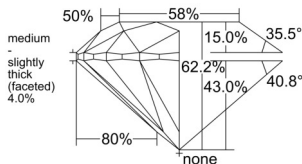

GIA®

FACSIMILE

GIA REPORT 7552440651

Verify this report at GIA.edu

GIA NATURAL DIAMOND DOSSIER®

June 08, 2026
GIA Report Number 7552440651
Shape and Cutting Style ..... Round Brilliant
Measurements ..... 5.12 - 5.14 x 3.19 mm

GRADING RESULTS

Carat Weight ..... 0.52 carat
Color Grade ..... G
Clarity Grade VS2
Cut Grade ..... Excellent

ADDITIONAL GRADING INFORMATION

Polish ..... Excellent
Symmetry ..... Excellent
Fluorescence ..... None
Clarity Characteristics ..... Cloud, Needle
Inscription(s): GIA 7552440651

PROPORTIONS

GRADING SCALES

GIA COLOR SCALE

COLOREDNESS	D
	E
	F
	G
	H
	I
	J
NEAR COLORLESS	K
	L
	M
FADING	N
	O
	P
	Q
	R
	S
	T
	U
	V
	W
	X
	Y
	Z

GIA CLARITY SCALE

VERY VERY SLIGHTLY INCLUDED	FLAWLESS
	INTERNALLY FLAWLESS
VERY SLIGHTLY INCLUDED	VVS₁
	VVS₂
SLIGHTLY INCLUDED	VS₁
	VS₂
INCLUDED	SI₁
	SI₂
	I₁
	I₂
	I₃

GIA CUT SCALE

EXCELLENT
VERY GOOD
GOOD
FAIR
POOR