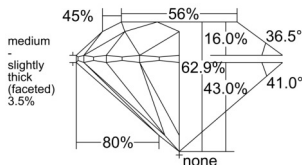

GIA®

FACSIMILE

GIA REPORT 7552442317

Verify this report at GIA.edu

GIA NATURAL DIAMOND DOSSIER®

June 09, 2026
GIA Report Number 7552442317
Shape and Cutting Style ..... Round Brilliant
Measurements ..... 5.17 - 5.21 x 3.26 mm

GRADING RESULTS

Carat Weight ..... 0.54 carat
Color Grade ..... G
Clarity Grade VS2
Cut Grade ..... Excellent

ADDITIONAL GRADING INFORMATION

Polish ..... Excellent
Symmetry ..... Excellent
Fluorescence ..... None
Clarity Characteristics ..... Cloud, Crystal
Inscription(s): GIA 7552442317

PROPORTIONS

GRADING SCALES

GIA COLOR SCALE

COLORLESS	D
	E
	F
	G
	H
	I
	J
NEAR COLORLESS	K
	L
Faint	M
	N
	O
	P
Very Light	Q
	R
	S
	T
	U
	V
Light	W
	X
	Y
	Z

GIA CLARITY SCALE

FLAWLESS	INTERNAL FLAWLESS	
		FLAWLESS
VERY VERY SLIGHTLY INCLUDED	VVS₁	
	VVS₂	
VERY SLIGHTLY INCLUDED	VS₁	
	VS₂	
SLIGHTLY INCLUDED	SI₁	
	SI₂	
INCLUDED	I₁	
	I₂	
	I₃	

GIA CUT SCALE

EXCELLENT
VERY GOOD
GOOD
FAIR
POOR