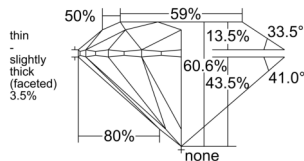

GIA®

FACSIMILE

GIA REPORT

7552443891

Verify this report at GIA.edu

GIA NATURAL DIAMOND DOSSIER®

June 09, 2026
GIA Report Number 7552443891
Shape and Cutting Style ..... Round Brilliant
Measurements ..... 5.16 - 5.18 x 3.13 mm

GRADING RESULTS

Carat Weight ..... 0.51 carat
Color Grade ..... G
Clarity Grade VS1
Cut Grade ..... Excellent

ADDITIONAL GRADING INFORMATION

Polish ..... Excellent
Symmetry ..... Excellent
Fluorescence ..... None
Clarity Characteristics..... Cloud, Feather, Pinpoint, Needle
Inscription(s): GIA 7552443891

PROPORTIONS

Profile to actual proportions

GRADING SCALES

GIA COLOR SCALE

COLORESS	D
	E
	F
	G
	H
	I
	J
NEAR COLORESS	K
	L
FANIT	M
	N
	O
	P
	Q
VERY LIGHT	R
	S
	T
	U
	V
	W
	X
	Y
LIGHT	Z

GIA CLARITY SCALE

FLAWLESS	VERY VERY SLIGHTLY INCLUDED	VS₁	VS₂	VS₁	VS₂	SI₁	SI₂	I₁	I₂	I₃									
											FLAWLESS	INTERNALLY FLAWLESS	VVS₁	VVS₂	SI₁	SI₂	I₁	I₂	I₃

GIA CUT SCALE

EXCELLENT
VERY GOOD
GOOD
FAIR
POOR