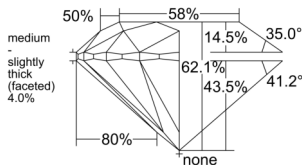

GIA®

FACSIMILE

GIA REPORT 7552455782

Verify this report at GIA.edu

GIA NATURAL DIAMOND DOSSIER®

June 11, 2026
GIA Report Number 7552455782
Shape and Cutting Style ..... Round Brilliant
Measurements ..... 4.60 - 4.64 x 2.87 mm

GRADING RESULTS

Carat Weight ..... 0.38 carat
Color Grade ..... K
Clarity Grade VS1
Cut Grade ..... Excellent

ADDITIONAL GRADING INFORMATION

Polish ..... Excellent
Symmetry ..... Excellent
Fluorescence ..... None
Clarity Characteristics ..... Feather
Inscription(s): GIA 7552455782

PROPORTIONS

GRADING SCALES

GIA COLOR SCALE	GIA CLARITY SCALE	GIA CUT SCALE	
D	FLAWLESS	EXCELLENT	
E	INTERNALLY FLAWLESS		
F		VVS₁	VERY GOOD
G	VVS₂		
H	VS₁	GOOD	
I	VS₂		
J	SI₁	FAIR	
K	SI₂		
L	I₁	POOR	
M			
N			
O	I₂		
P			
Q			
R	I₃		
S			
T			
U			
V			
W			
X			
Y			
Z