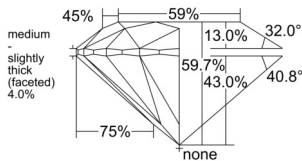

GIA®

FACSIMILE

GIA REPORT 7552467635

Verify this report at GIA.edu

GIA NATURAL DIAMOND DOSSIER®

June 19, 2026
GIA Report Number 7552467635
Shape and Cutting Style ..... Round Brilliant
Measurements ..... 5.96 - 5.97 x 3.56 mm

GRADING RESULTS

Carat Weight ..... 0.78 carat
Color Grade ..... F
Clarity Grade S11
Cut Grade ..... Excellent

ADDITIONAL GRADING INFORMATION

Polish ..... Excellent
Symmetry ..... Excellent
Fluorescence ..... None
Clarity Characteristics ..... Crystal, Feather, Cloud
Inscription(s): GIA 7552467635

PROPORTIONS

Profile to actual proportions

GRADING SCALES

GIA COLOR SCALE	GIA CLARITY SCALE	GIA CUT SCALE
COLORESS	FLAWLESS	EXCELLENT
D	INTERNALLY FLAWLESS	
E	VVS₁	VERY GOOD
F		
G	VS₁	GOOD
H		
I	SI₁	FAIR
J		
K	I₁	POOR
L		
M	I₂	
N	I₃	
O		
P		
Q		
R		
S		
T		
U		
V		
W		
X		
Y		
Z