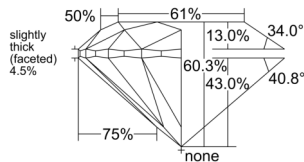

GIA®

FACSIMILE

GIA REPORT 7552487291

Verify this report at GIA.edu

GIA NATURAL DIAMOND DOSSIER®

June 15, 2026
GIA Report Number 7552487291
Shape and Cutting Style ..... Round Brilliant
Measurements ..... 4.73 - 4.74 x 2.85 mm

GRADING RESULTS

Carat Weight ..... 0.40 carat
Color Grade ..... D
Clarity Grade S11
Cut Grade ..... Excellent

ADDITIONAL GRADING INFORMATION

Polish ..... Excellent
Symmetry ..... Excellent
Fluorescence ..... Medium Blue
Clarity Characteristics ..... Feather
Inscription(s): GIA 7552487291

PROPORTIONS

Profile to actual proportions