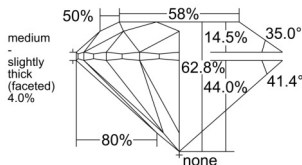

GIA®

FACSIMILE

GIA REPORT 7552491136

Verify this report at GIA.edu

GIA NATURAL DIAMOND DOSSIER®

June 15, 2026
GIA Report Number 7552491136
Shape and Cutting Style ..... Round Brilliant
Measurements ..... 4.25 - 4.28 x 2.68 mm

GRADING RESULTS

Carat Weight ..... 0.30 carat
Color Grade I
Clarity Grade VVS2
Cut Grade ..... Excellent

ADDITIONAL GRADING INFORMATION

Polish ..... Excellent
Symmetry ..... Excellent
Fluorescence ..... None
Clarity Characteristics..... Needle, Pinpoint, Cloud
Inscription(s): GIA 7552491136

PROPORTIONS

Profile to actual proportions

GRADING SCALES

GIA COLOR SCALE

COLOURESS	D
	E
	F
	G
	H
	I
	J
NEAR COLOURESS	K
	L
FAINI	M
	N
	O
	P
VERY LIGHT	Q
	R
	S
	T
	U
	V
	W
	X
	Y
LIGHT	Z

GIA CLARITY SCALE

VERY VERY SLIGHTLY INCLUDED	FLAWLESS
	INTERNALLY FLAWLESS
VERY SLIGHTLY INCLUDED	VVS₁
	VVS₂
SLIGHTLY INCLUDED	VS₁
	VS₂
INCLUDED	SI₁
	SI₂
	I₁
	I₂
	I₃

GIA CUT SCALE

EXCELLENT
VERY GOOD
GOOD
FAIR
POOR