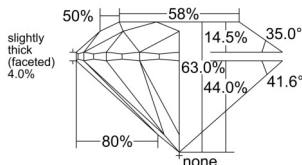

GIA®

FACSIMILE

GIA NATURAL DIAMOND DOSSIER®

June 16, 2026
GIA Report Number 7552498013
Shape and Cutting Style ..... Round Brilliant
Measurements ..... 5.02 - 5.07 x 3.18 mm

GRADING RESULTS

Carat Weight ..... 0.50 carat
Color Grade ..... F
Clarity Grade VS1
Cut Grade ..... Excellent

ADDITIONAL GRADING INFORMATION

Polish ..... Excellent
Symmetry ..... Excellent
Fluorescence ..... Medium Blue
Clarity Characteristics ..... Feather, Cloud
Inscription(s): GIA 7552498013

GIA REPORT 7552498013

Verify this report at GIA.edu

PROPORTIONS

Profile to actual proportions

GRADING SCALES

GIA COLOR SCALE	GIA CLARITY SCALE	GIA CUT SCALE	
D	FLAWLESS	EXCELLENT	
E	INTERNALLY FLAWLESS		
F		VVS₁	VERY GOOD
G	VVS₂		
H	VS₁	GOOD	
I	VS₂		
J	SI₁	FAIR	
K	SI₂		
L	I₁	POOR	
M	I₂		
N	I₃		
O			
P			
Q			
R			
S			
T			
U			
V			
W			
X			
Y			
Z