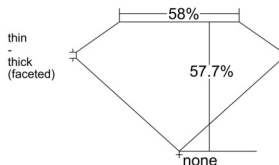

GIA®

FACSIMILE

GIA REPORT 7552521135

Verify this report at GIA.edu

GIA NATURAL DIAMOND DOSSIER®

June 17, 2026
GIA Report Number 7552521135
Shape and Cutting Style ..... Oval Brilliant
Measurements ..... 6.91 x 4.88 x 2.82 mm

GRADING RESULTS

Carat Weight ..... 0.60 carat
Color Grade ..... F
Clarity Grade S11

ADDITIONAL GRADING INFORMATION

Polish ..... Excellent
Symmetry ..... Excellent
Fluorescence ..... None
Clarity Characteristics..... Feather, Cloud, Crystal, Cavity
Inscription(s): GIA 7552521135

PROPORTIONS

Profile not to actual proportions

GRADING SCALES

GIA COLOR SCALE		GIA CLARITY SCALE	
COLORLESS	D	VERY VERY SLIGHTLY INCLUDED	FLAWLESS
	E		INTERNALLY FLAWLESS
	F		VVS₁
	G		VVS₂
	H		VS₁
	I		VS₂
	J		SI₁
	K		SI₂
	L		I₁
	M		I₂
NEAR COLORLESS	N	SLIGHTLY INCLUDED	I₃
	O		
	P		
	Q		
FAINT	R		
	S		
	T		
	U		
VERT LIGHT	V		
	W		
	X		
	Y		
LIGHT	Z