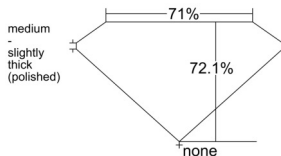

GIA®

FACSIMILE

GIA REPORT 7552523790

Verify this report at GIA.edu

GIA NATURAL DIAMOND DOSSIER®

June 18, 2026
GIA Report Number 7552523790
Shape and Cutting Style ..... **Square Modified Brilliant**
Measurements ..... 5.42 x 5.37 x 3.87 mm

GRADING RESULTS

Carat Weight ..... 0.91 carat
Color Grade ..... E
Clarity Grade VVS1

ADDITIONAL GRADING INFORMATION

Polish ..... Excellent
Symmetry ..... Excellent
Fluorescence ..... None
Clarity Characteristics ..... Pinpoint
Inscription(s): GIA 7552523790

PROPORTIONS

Profile not to actual proportions

GRADING SCALES

GIA COLOR SCALE		GIA CLARITY SCALE		
COLORLESS	D	VERY VERY SLIGHTLY INCLUDED	FLAWLESS	
	E		INTERNALLY FLAWLESS	
	F		VVS₁	
	G		VVS₂	
	NEAR COLORLESS	H	VERY SLIGHTLY INCLUDED	VS₁
		I		VS₂
		J	SLIGHTLY INCLUDED	S₁
		K		S₂
		L		I₁
		M		I₂
FAINT	N	INCLUDED	I₃	
	O			
	P			
	Q			
	R			
	S			
	T			
	U			
LIGHT	V			
	W			
	X			
	Y			
	Z