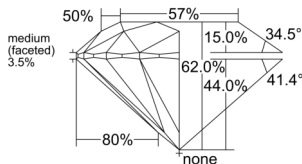

GIA®

FACSIMILE

GIA REPORT 7552527541

Verify this report at GIA.edu

GIA NATURAL DIAMOND DOSSIER®

June 20, 2026
GIA Report Number 7552527541
Shape and Cutting Style ..... Round Brilliant
Measurements ..... 4.33 - 4.34 x 2.69 mm

GRADING RESULTS

Carat Weight ..... 0.30 carat
Color Grade L
Clarity Grade VVS1
Cut Grade ..... Excellent

ADDITIONAL GRADING INFORMATION

Polish ..... Excellent
Symmetry ..... Very Good
Fluorescence ..... Faint
Clarity Characteristics ..... Cloud
Inscription(s): GIA 7552527541

PROPORTIONS

Profile to actual proportions

GRADING SCALES

GIA COLOR SCALE	GIA CLARITY SCALE	GIA CUT SCALE	
D	FLAWLESS	EXCELLENT	
E	INTERNALLY FLAWLESS		
F		VVS₁	VERY GOOD
G	VVS₂		
H	VS₁	GOOD	
I	VS₂		
J	SI₁	FAIR	
K	SI₂		
L	I₁	POOR	
M	I₂		
N	I₃		
O			
P			
Q			
R			
S			
T			
U			
V			
W			
X			
Y			
Z