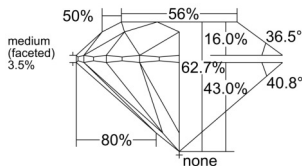

GIA®

FACSIMILE

GIA REPORT

7552527621

Verify this report at GIA.edu

GIA NATURAL DIAMOND DOSSIER®

June 20, 2026
GIA Report Number 7552527621
Shape and Cutting Style ..... Round Brilliant
Measurements ..... 4.41 - 4.43 x 2.77 mm

GRADING RESULTS

Carat Weight ..... 0.33 carat
Color Grade L
Clarity Grade VVS1
Cut Grade ..... Excellent

ADDITIONAL GRADING INFORMATION

Polish ..... Excellent
Symmetry ..... Excellent
Fluorescence ..... None
Clarity Characteristics ..... Cavity
Inscription(s): GIA 7552527621

PROPORTIONS

Profile to actual proportions